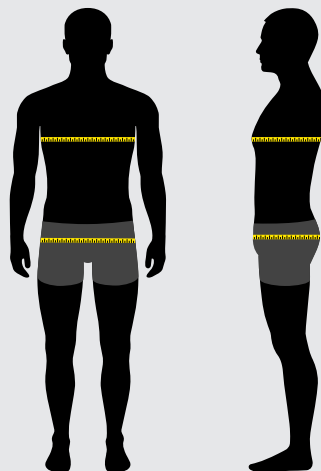

## MENS

Jerseys: F3 Basic, F5 Pro und F6 Hero / Softshell Team Jacket XJS5 Pro

owayo size	2	3	4	5	6	7	8	9	10	11	12
 Chest circumference (inch)	32¼"-33¾"	33¾"-35½"	35½"-37"	37"-38½"	38½"-40¼"	40¼"-41¾"	40¾"-43¼"	43¼"-45"	45"-46½"	46¼"-48"	48"-49½"
International size	XS	S	M	L	XL	XXL					

## WOMENS

Jersey F6w Hera / Softshell Team Jacket XJS5w Pro\*

owayo size	S1	S2	S3	S4	S5	S6	S7	S8	S9	S10
 Chest circumference (inch)	29¼"-30¾"	30¾"-32¼"	32¼"-33¾"	33¾"-35½"	35½"-37"	37"-38½"	38½"-41"	41"-43¼"	43¼"-45½"	45½"-48"
International size	XS	S	M	L	XL					

## KIDS

Jersey F1 Kids / FL1 Kids

owayo size	98/104	110/116	122/128	134/140	146/152	158/164	170/176
Height (inch)	37½"-42¼"	42¼"-46¾"	46¾"-51½"	51½"-56¼"	56¼"-61"	61"-65¾"	65¾"-70½"
Age	2-4	4-6	6-8	8-10	10-12	12-14	14+

### Find the Right Size

We strongly recommend that you get samples to determine your preferred size and fit. If time constraints don't allow for samples, please refer to our sizing guide below.

In between two different sizes? If you like a looser fit, choose the larger size. Do you prefer your athletic wear to fit a bit tighter? Then pick the smaller size.