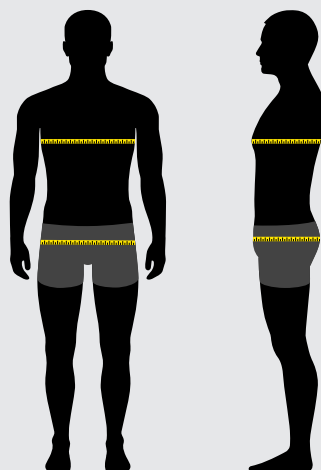

Size Chart Esports

MENS

Jerseys: F3 Basic, F5 Pro und F6 Hero / Softshell Team Jacket XJS5 Pro

owayo size	2	3	4	5	6	7	8	9	10	11	12
 Chest circumference (cm)	82-86	86-90	90-94	94-98	98-102	102-106	106-110	110-114	114-118	118-122	122-126
International size	XS	S		M		L		XL		XXL	

WOMENS

Jersey F6w Hera / Softshell Team Jacket XJS5w Pro*

owayo size	S1	S2	S3	S4	S5	S6	S7	S8	S9	S10
 Chest circumference (cm)	74-78	78-82	82-86	86-90	90-94	94-98	98-104	104-110	110-116	116-122
International size	XS		S		M		L		XL	

* Softshell Team Jacket XJS5 Pro only available up to size S8.

KIDS

Jersey F1 Kids / FL1 Kids

owayo size	98/104	110/116	122/128	134/140	146/152	158/164	170/176
Height (cm)	95-107	107-119	119-131	131-143	143-155	155-167	167-179
Age	2-4	4-6	6-8	8-10	10-12	12-14	14+

Find the Right Size

We strongly recommend that you get samples to determine your preferred size and fit. If time constraints don't allow for samples, please refer to our sizing guide below.

In between two different sizes? If you like a looser fit, choose the larger size. Do you prefer your athletic wear to fit a bit tighter? Then pick the smaller size.